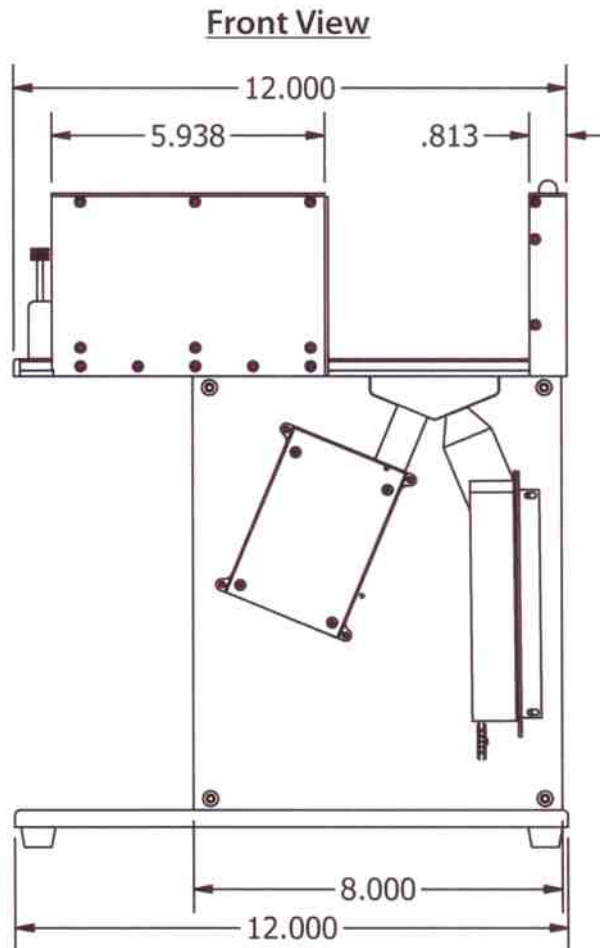

EXPERIMENTER'S XRF KIT

Mechanical Drawings

All Dimensions are in Inches

View of Experimenter's XRF Kit from the top

View of Experimenter's XRF Kit from the bottom

AMPTEK INC. 14 DeAngelo Drive, Bedford, MA 01730-2204 USA
+1 (781) 275-2242 sales@amptek.com www.amptek.com

EXPERIMENTER'S XRF KIT

All dimensions are in inches unless otherwise indicated

DETAIL B
SCALE 1 : 1

AMPTEK INC. 14 DeAngelo Drive, Bedford, MA 01730-2204 USA
+1 (781) 275-2242 sales@amptek.com www.amptek.com