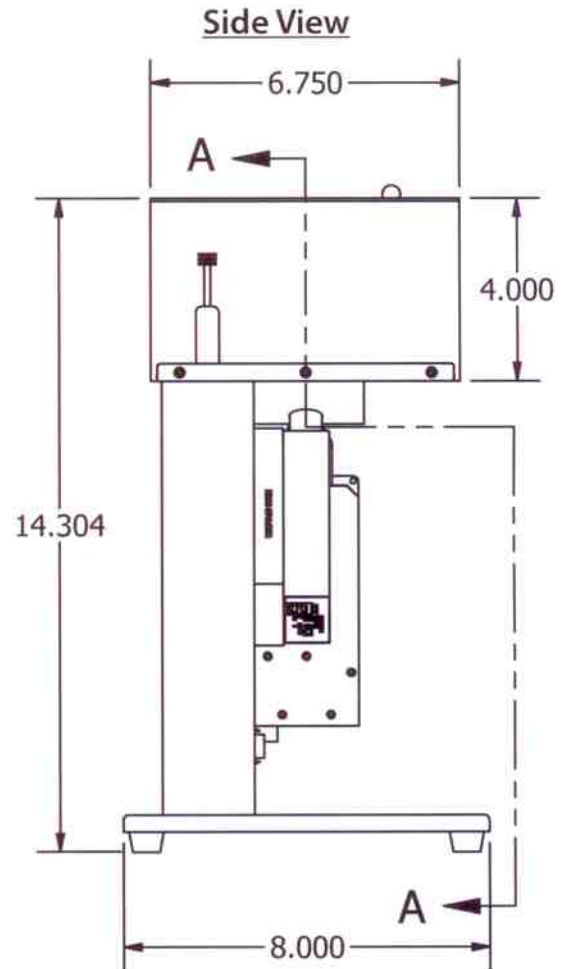

EXPERIMENTER'S XRF KIT

Mechanical Drawings

All Dimensions are in Inches

View of Experimenter's XRF Kit from the top

View of Experimenter's XRF Kit from the bottom

AMPTEK INC. 14 DeAngelo Drive, Bedford, MA 01730-2204 USA
+1 (781) 275-2242 sales@amptek.com www.amptek.com

EXPERIMENTER'S XRF KIT

All dimensions are in inches unless otherwise indicated

DETAIL B
SCALE 1 : 1

AMPTEK INC. 14 DeAngelo Drive, Bedford, MA 01730-2204 USA
+1 (781) 275-2242 sales@amptek.com www.amptek.com