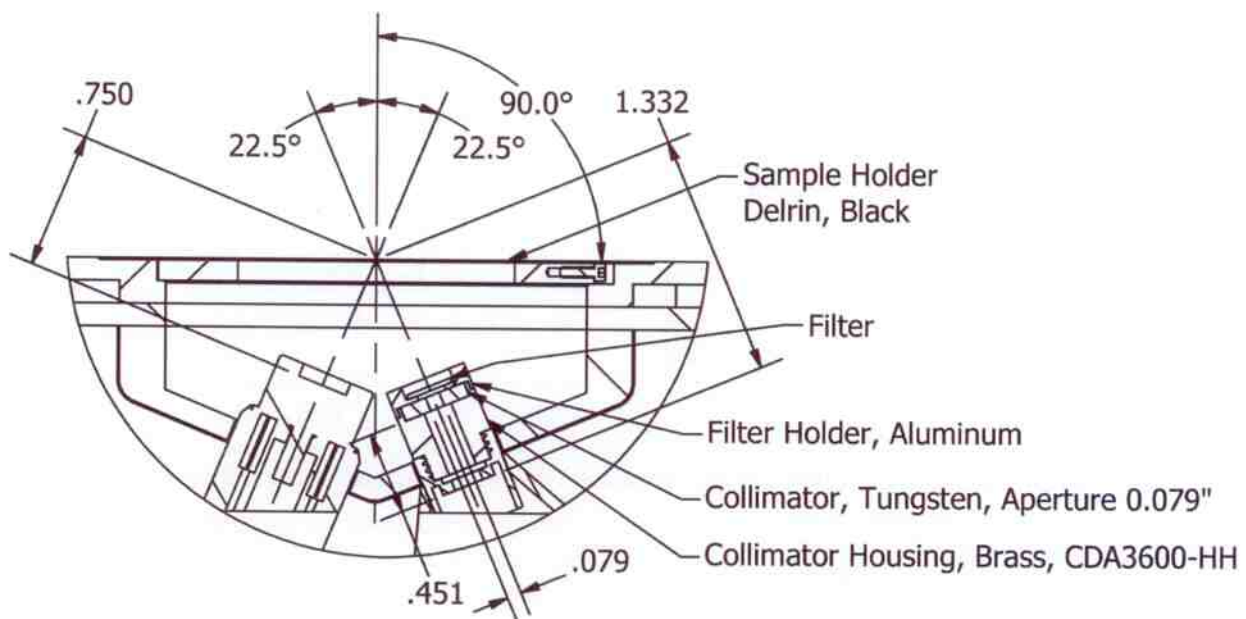

EXPERIMENTER'S XRF KIT

Mechanical Drawings

All Dimensions are in Inches

View of Experimenter's XRF Kit from the top

View of Experimenter's XRF Kit from the bottom

AMPTEK INC. 14 DeAngelo Drive, Bedford, MA 01730-2204 USA
+1 (781) 275-2242 sales@amptek.com www.amptek.com

EXPERIMENTER'S XRF KIT

All dimensions are in inches unless otherwise indicated

DETAIL B
SCALE 1 : 1

AMPTEK INC. 14 DeAngelo Drive, Bedford, MA 01730-2204 USA
+1 (781) 275-2242 sales@amptek.com www.amptek.com