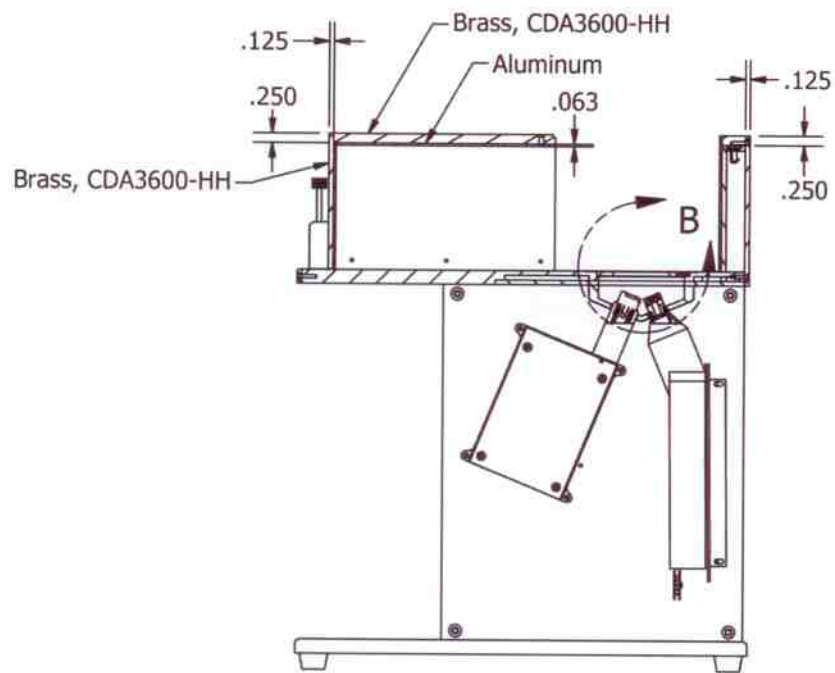

EXPERIMENTER'S XRF KIT

Mechanical Drawings

All Dimensions are in Inches

View of Experimenter's XRF Kit from the top

View of Experimenter's XRF Kit from the bottom

AMPTEK INC. 14 DeAngelo Drive, Bedford, MA 01730-2204 USA
+1 (781) 275-2242 sales@amptek.com www.amptek.com

EXPERIMENTER'S XRF KIT

All dimensions are in inches unless otherwise indicated

DETAIL B
SCALE 1 : 1

AMPTEK INC. 14 DeAngelo Drive, Bedford, MA 01730-2204 USA
+1 (781) 275-2242 sales@amptek.com www.amptek.com